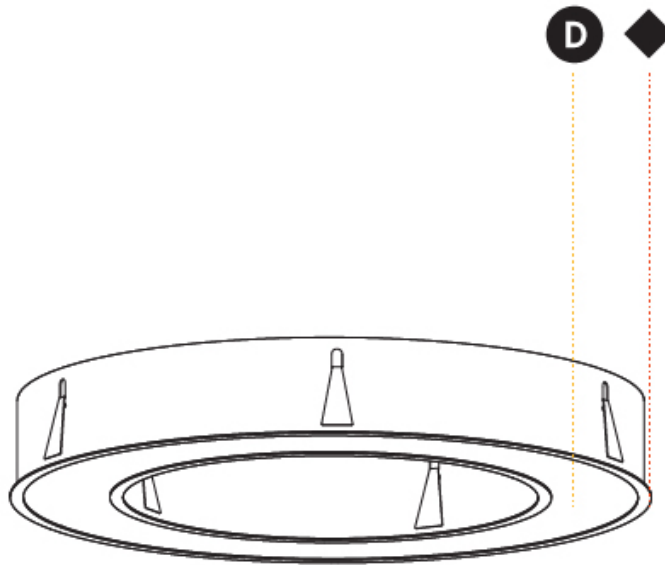

A37505-

PROJECT _____

TYPE _____

SPECIFIER _____

QUANTITY _____

DATE _____