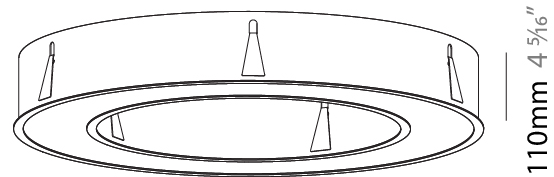

GENERAL

Series: Glorious
Subseries: Glorious
Brand: Prolicht
Division: Architectural
Mounting Type: Recessed
Mounting Location: Ceiling
Subcategory: Ambient

PHYSICAL

Shape: Round
Diameter (mm): 970
Diameter (in): 38 ³/₁₆
Height (mm): 110
Height (in): 4 ⁵/₁₆
Min. Recessing Depth (mm): 120
Min. Recessing Depth (in): 4 ³/₄
Light Distribution: Direct
Weight (kg): 11.164
Weight (lbs): 24.61
Diffuser: PMMA - Opal or Micro-Prism
Fixture Finish: SSR / BKV / CWI / CRY / HAB / UFT / ITA / RUA / FTG / MYG / LOD / PUS / FRO / FUP / KIA / POP / BLS / SPG / MEY / GOH / GUM / CHC / COM / ABZ / JAG / OBR / MOS / ROR
Fixture Material: Aluminum
Cut-out Measurements: 960mm / 37 13/16" x 640mm / 25 3/16"

ELECTRICAL

Lamp Type: LED (Zhaga Standard)
Input Wattage (W): 45
Total Output Wattage (W): 36 / 28.8 (3500K)
Dimming: 0-10V Dimming / Phase Dimming (120Vac Only)
Driver Included: Yes
Driver Location: Integrated
Driver Type: Constant Current - 120 / 277Vac
Driver Class: Class 2
Input Voltage (V): 120 - 277
Constant Current (MA): 350 / 900 (3500K)

LED

Color Temperature (°K): 3000 / 3500 / 4000
Max. Delivered Lumen (lm): 4150 / 4302 / 4390
CRI: >80 CRI
Efficiency (%): 65
Lamp Life (hrs): 50000

OPTICAL

RATINGS AND CERTIFICATIONS

Certified By: Certified for North American Standards
IP rating: IP20

Ø 628mm 24 3/4"

Ø 970mm 38 3/16 "

960mm x 640mm
37 13/16" x 25 3/16"

120mm
4 3/4"

10 - 15mm
3/8" - 9/16"