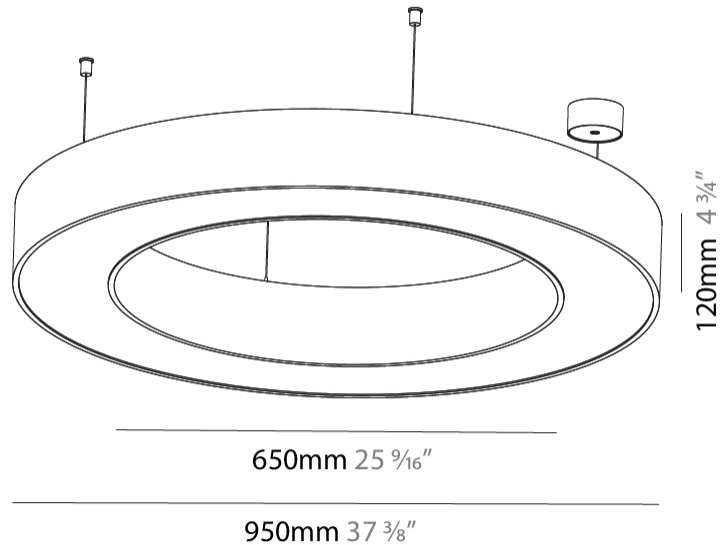

GENERAL

Series: Glorious
Subseries: Glorious
Brand: Prolight
Division: Architectural
Mounting Type: Suspension
Mounting Location: Ceiling
Subcategory: Ambient

PHYSICAL

Shape: Round
Diameter (mm): 950
Diameter (in): 37 ³/₈
Height (mm): 120
Height (in): 4 ³/₄
Max. Overall Height (mm): 2120
Max. Overall Height (in): 83 ⁷/₁₆
Light Distribution: Direct
Weight (kg): 9.172
Weight (lbs): 20.22
Diffuser: [PMMA - Opal or Micro-Prism](#)
Fixture Finish: [SSR / BKV / CWI / CRY / HAB / UFT / ITA / RUA / FTG / MYG / LOD / PUS / FRO / FUP / KIA / POP / BLS / SPG / MEY / GOH / GUM / CHC / COM / ABZ / JAG / OBR / MOS / ROR](#)
Fixture Material: Aluminum

ELECTRICAL

Lamp Type: LED (Zhaga Standard)
Input Wattage (W): 45
Total Output Wattage (W): 36 / 28.8 (3500K)
Dimming: [Non-Dimming / Phase Dimming (120Vac only) / 0-10V Dimming](#)
Driver Included: Yes
Driver Location: Integrated
Driver Type: Constant Current
Driver Class: Class 2
Input Voltage (V): 120 - 277
Constant Current (MA): 350 / 900 (3500K)

LED

Color Temperature (°K): [3000 / 3500 / 4000](#)
Max. Delivered Lumen (lm): 4150 / 4302 / 4390
CRI: >80 CRI
Efficiency (%): 65
Lamp Life (hrs): 50000

OPTICAL

RATINGS AND CERTIFICATIONS

Certified By: Certified for North American Standards
IP rating: IP20