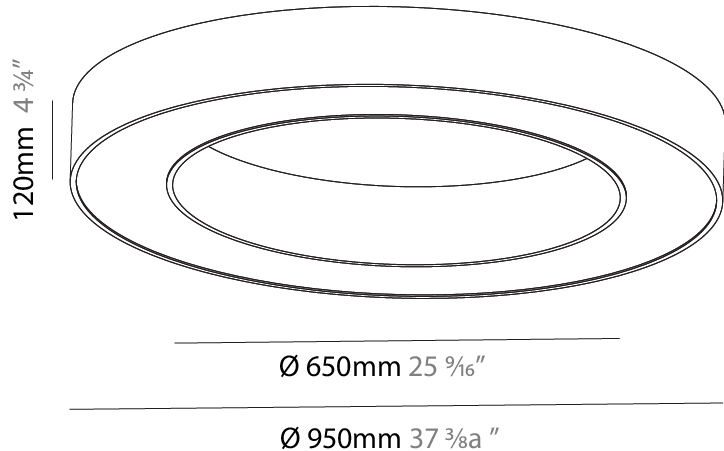

1. To build a product code in our configurator select the specify button on the base model # product page
2. To build a manual product code on this datasheet choose from the options listed below in blue font and add the suffix to the base model #

GENERAL

Series: Glorious
Subseries: Glorious
Brand: Prolicht
Division: Architectural
Mounting Type: Surface
Mounting Location: Ceiling
Subcategory: Ambient

PHYSICAL

Shape: Round
Diameter (mm): 950
Diameter (in): 37 ³/₈
Height (mm): 120
Height (in): 4 ³/₄
Light Distribution: Direct
Weight (kg): 8.94
Weight (lbs): 19.67
Diffuser: PMMA - Opal or Micro-Prism
Fixture Finish: SSR / BKV / CWI / CRY / HAB / UFT / ITA / RUA / FTG / MYG / LOD / PUS / FRO / FUP / KIA / POP / BLS / SPG / MEY / GOH / GUM / CHC / COM / ABZ / JAG / OBR / MOS / ROR
Fixture Material: Aluminum

ELECTRICAL

Lamp Type: LED (Zhaga Standard)
Input Wattage (W): 45
Total Output Wattage (W): 36 / 28.8 (3500K)
Dimming: Non-Dimming / Phase Dimming (120Vac only) / 0-10V Dimming
Driver Included: Yes
Driver Location: Integrated
Driver Type: Constant Current - 120 / 277Vac
Driver Class: Class 2
Input Voltage (V): 120 - 277
Constant Current (MA): 350 / 900 (3500K)

LED

Color Temperature (°K): 3000 / 3500 / 4000
Max. Delivered Lumen (lm): 4150 / 4302 / 4390
CRI: >80 CRI
Efficiency (%): 65
Lamp Life (hrs): 50000

OPTICAL

RATINGS AND CERTIFICATIONS

Certified By: Certified for North American Standards
IP rating: IP20